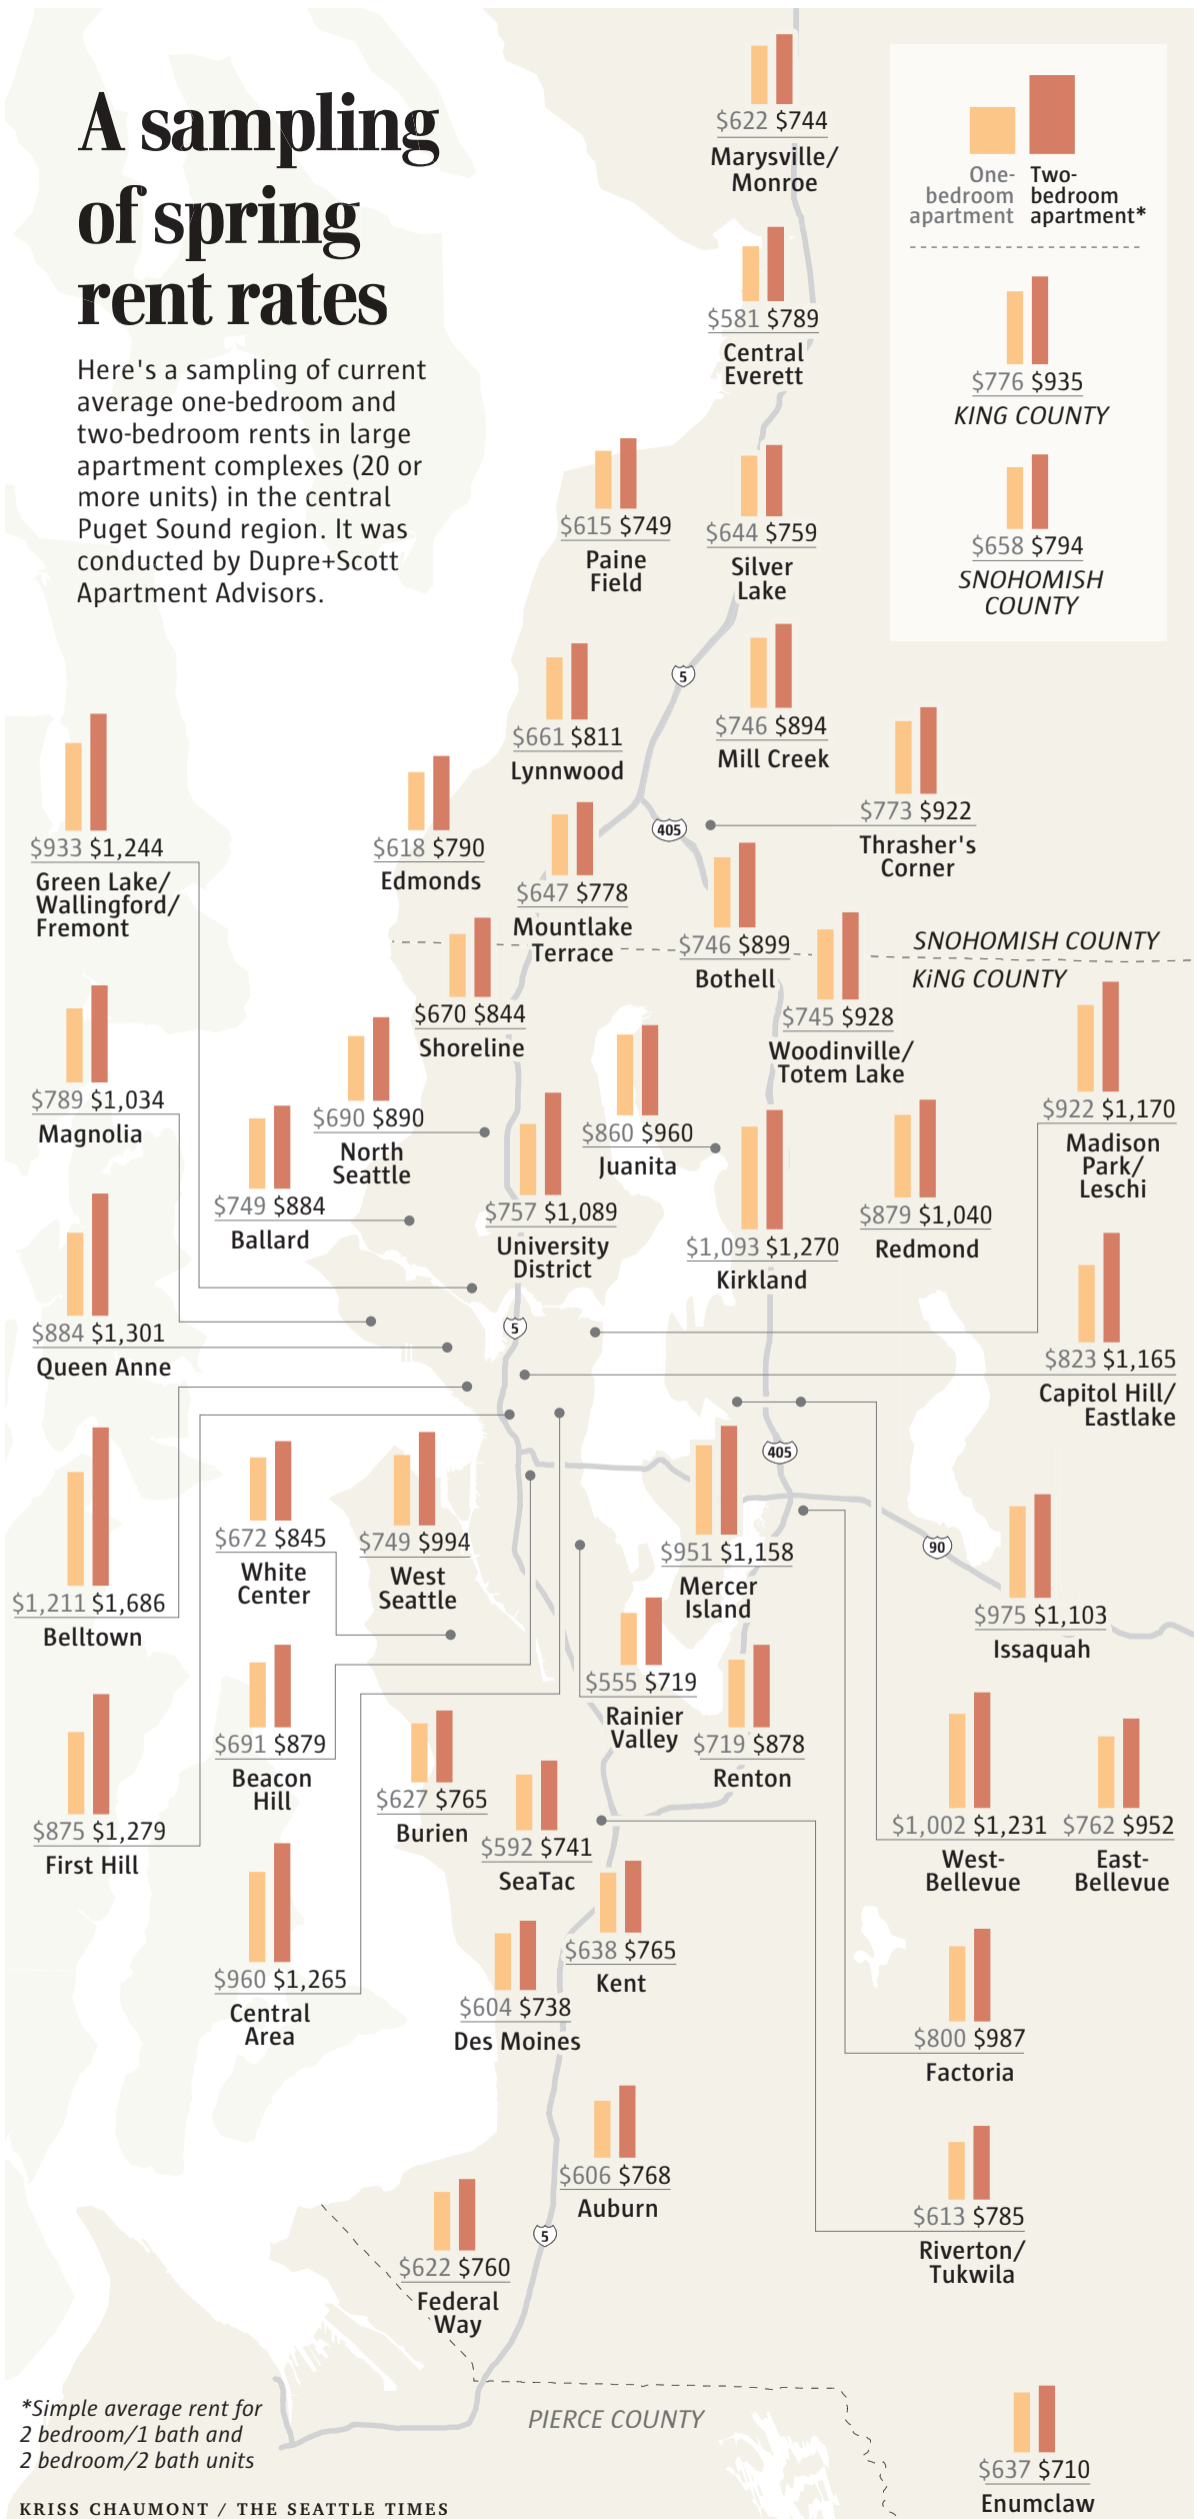

# A sampling of spring rent rates

Here's a sampling of current average one-bedroom and two-bedroom rents in large apartment complexes (20 or more units) in the central Puget Sound region. It was conducted by Dupre+Scott Apartment Advisors.

\*Simple average rent for 2 bedroom/1 bath and 2 bedroom/2 bath units