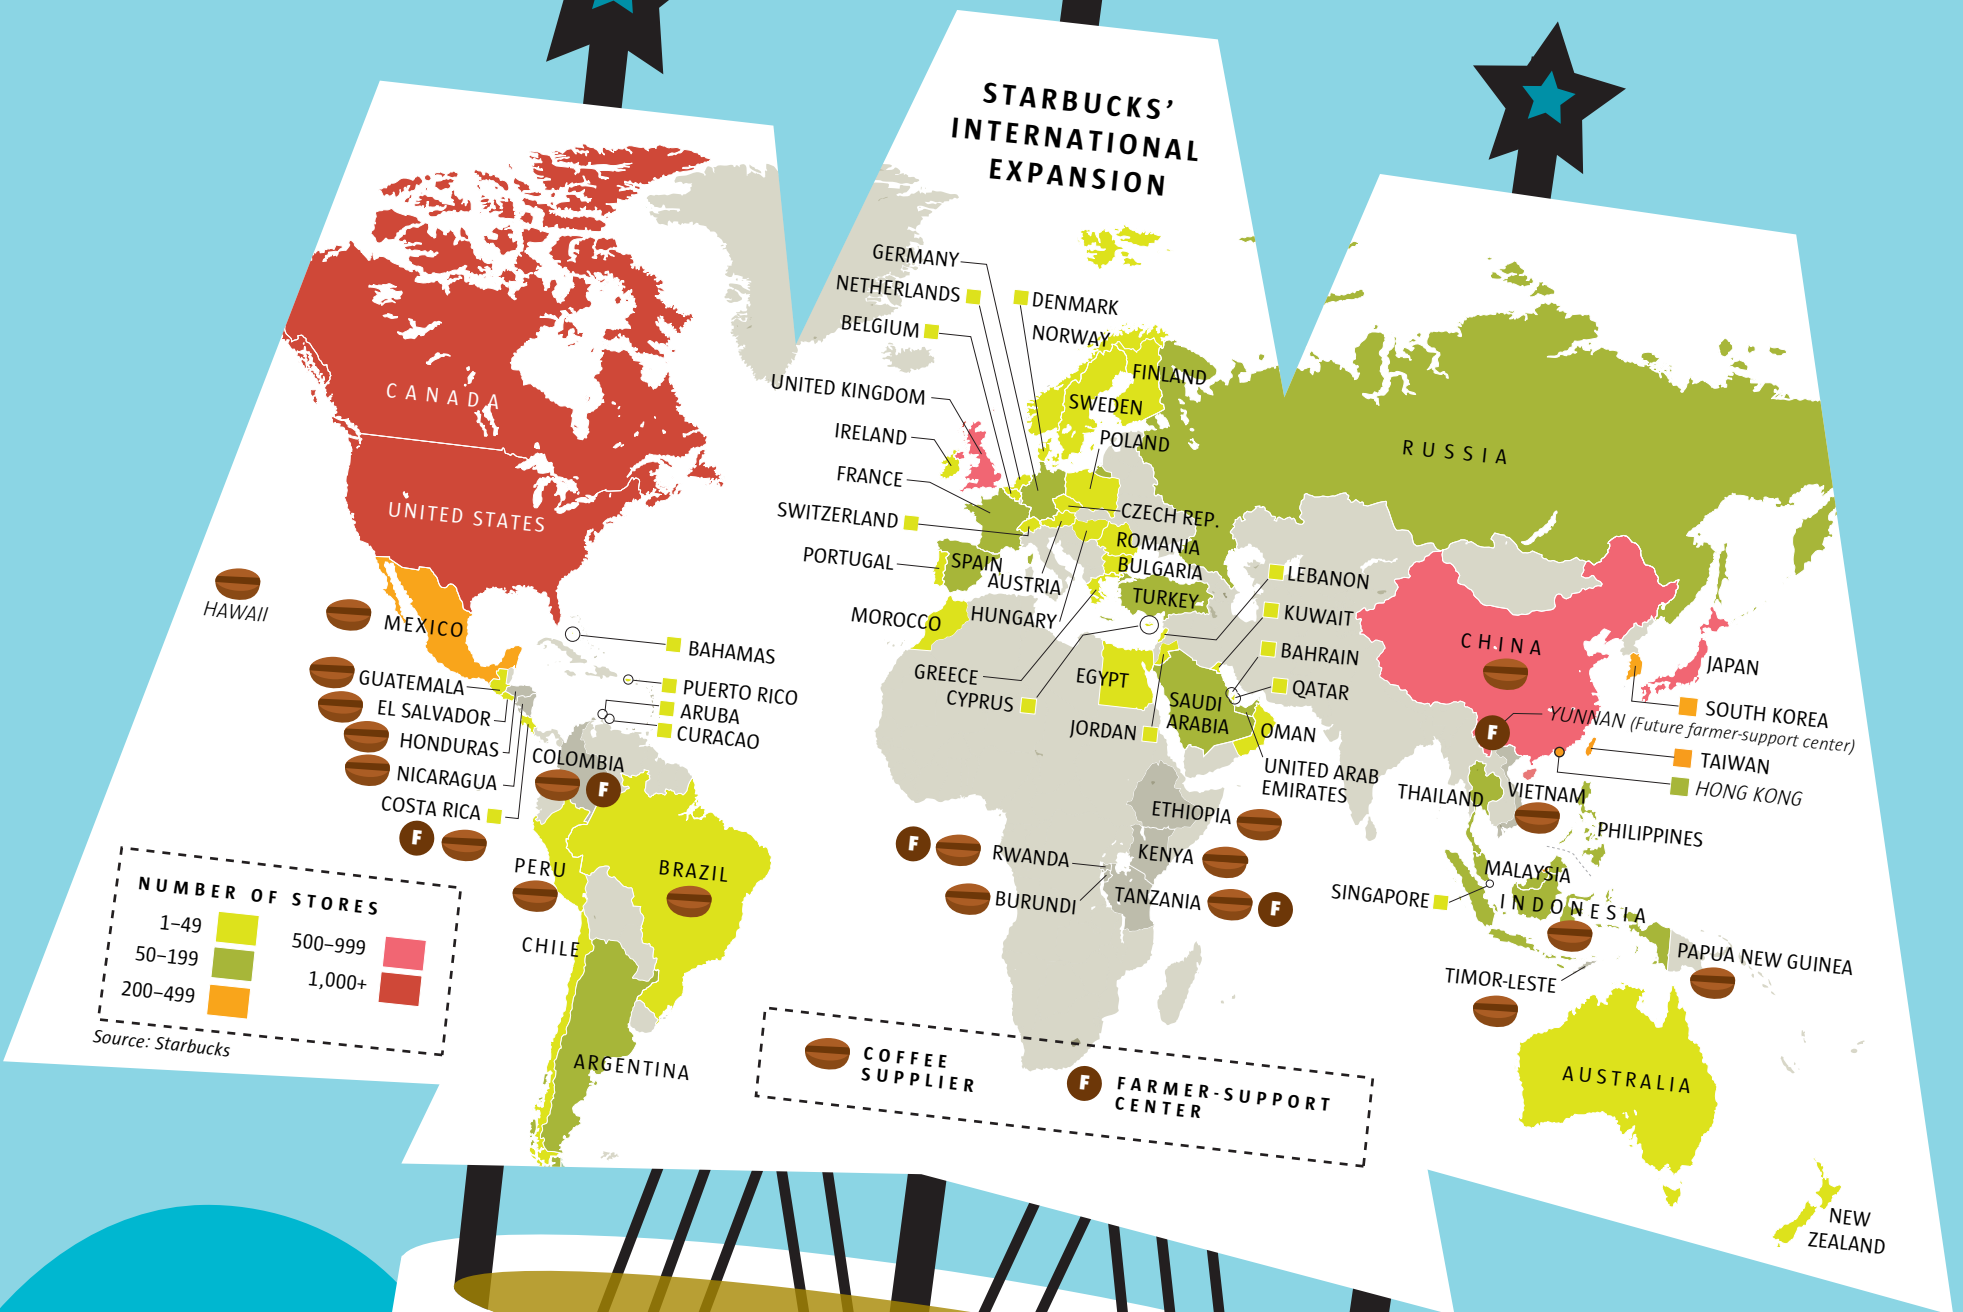

# STARBUCKS' INTERNATIONAL EXPANSION

**NUMBER OF STORES**

1-49	500-999
50-199	1,000+
200-499	

Source: Starbucks

COFFEE SUPPLIER

FARMER-SUPPORT CENTER