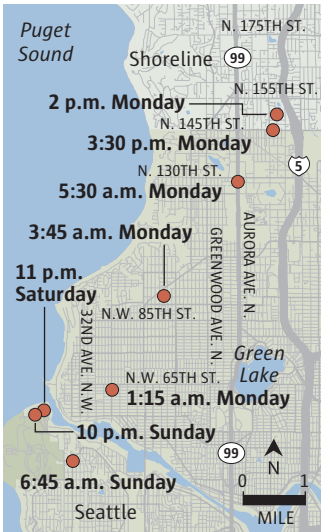

Bear sightings

A black bear has been wandering Seattle, and later Shoreline, since Saturday night.

Source: Police and wildlife officials

A. RAYMOND/THE SEATTLE TIMES