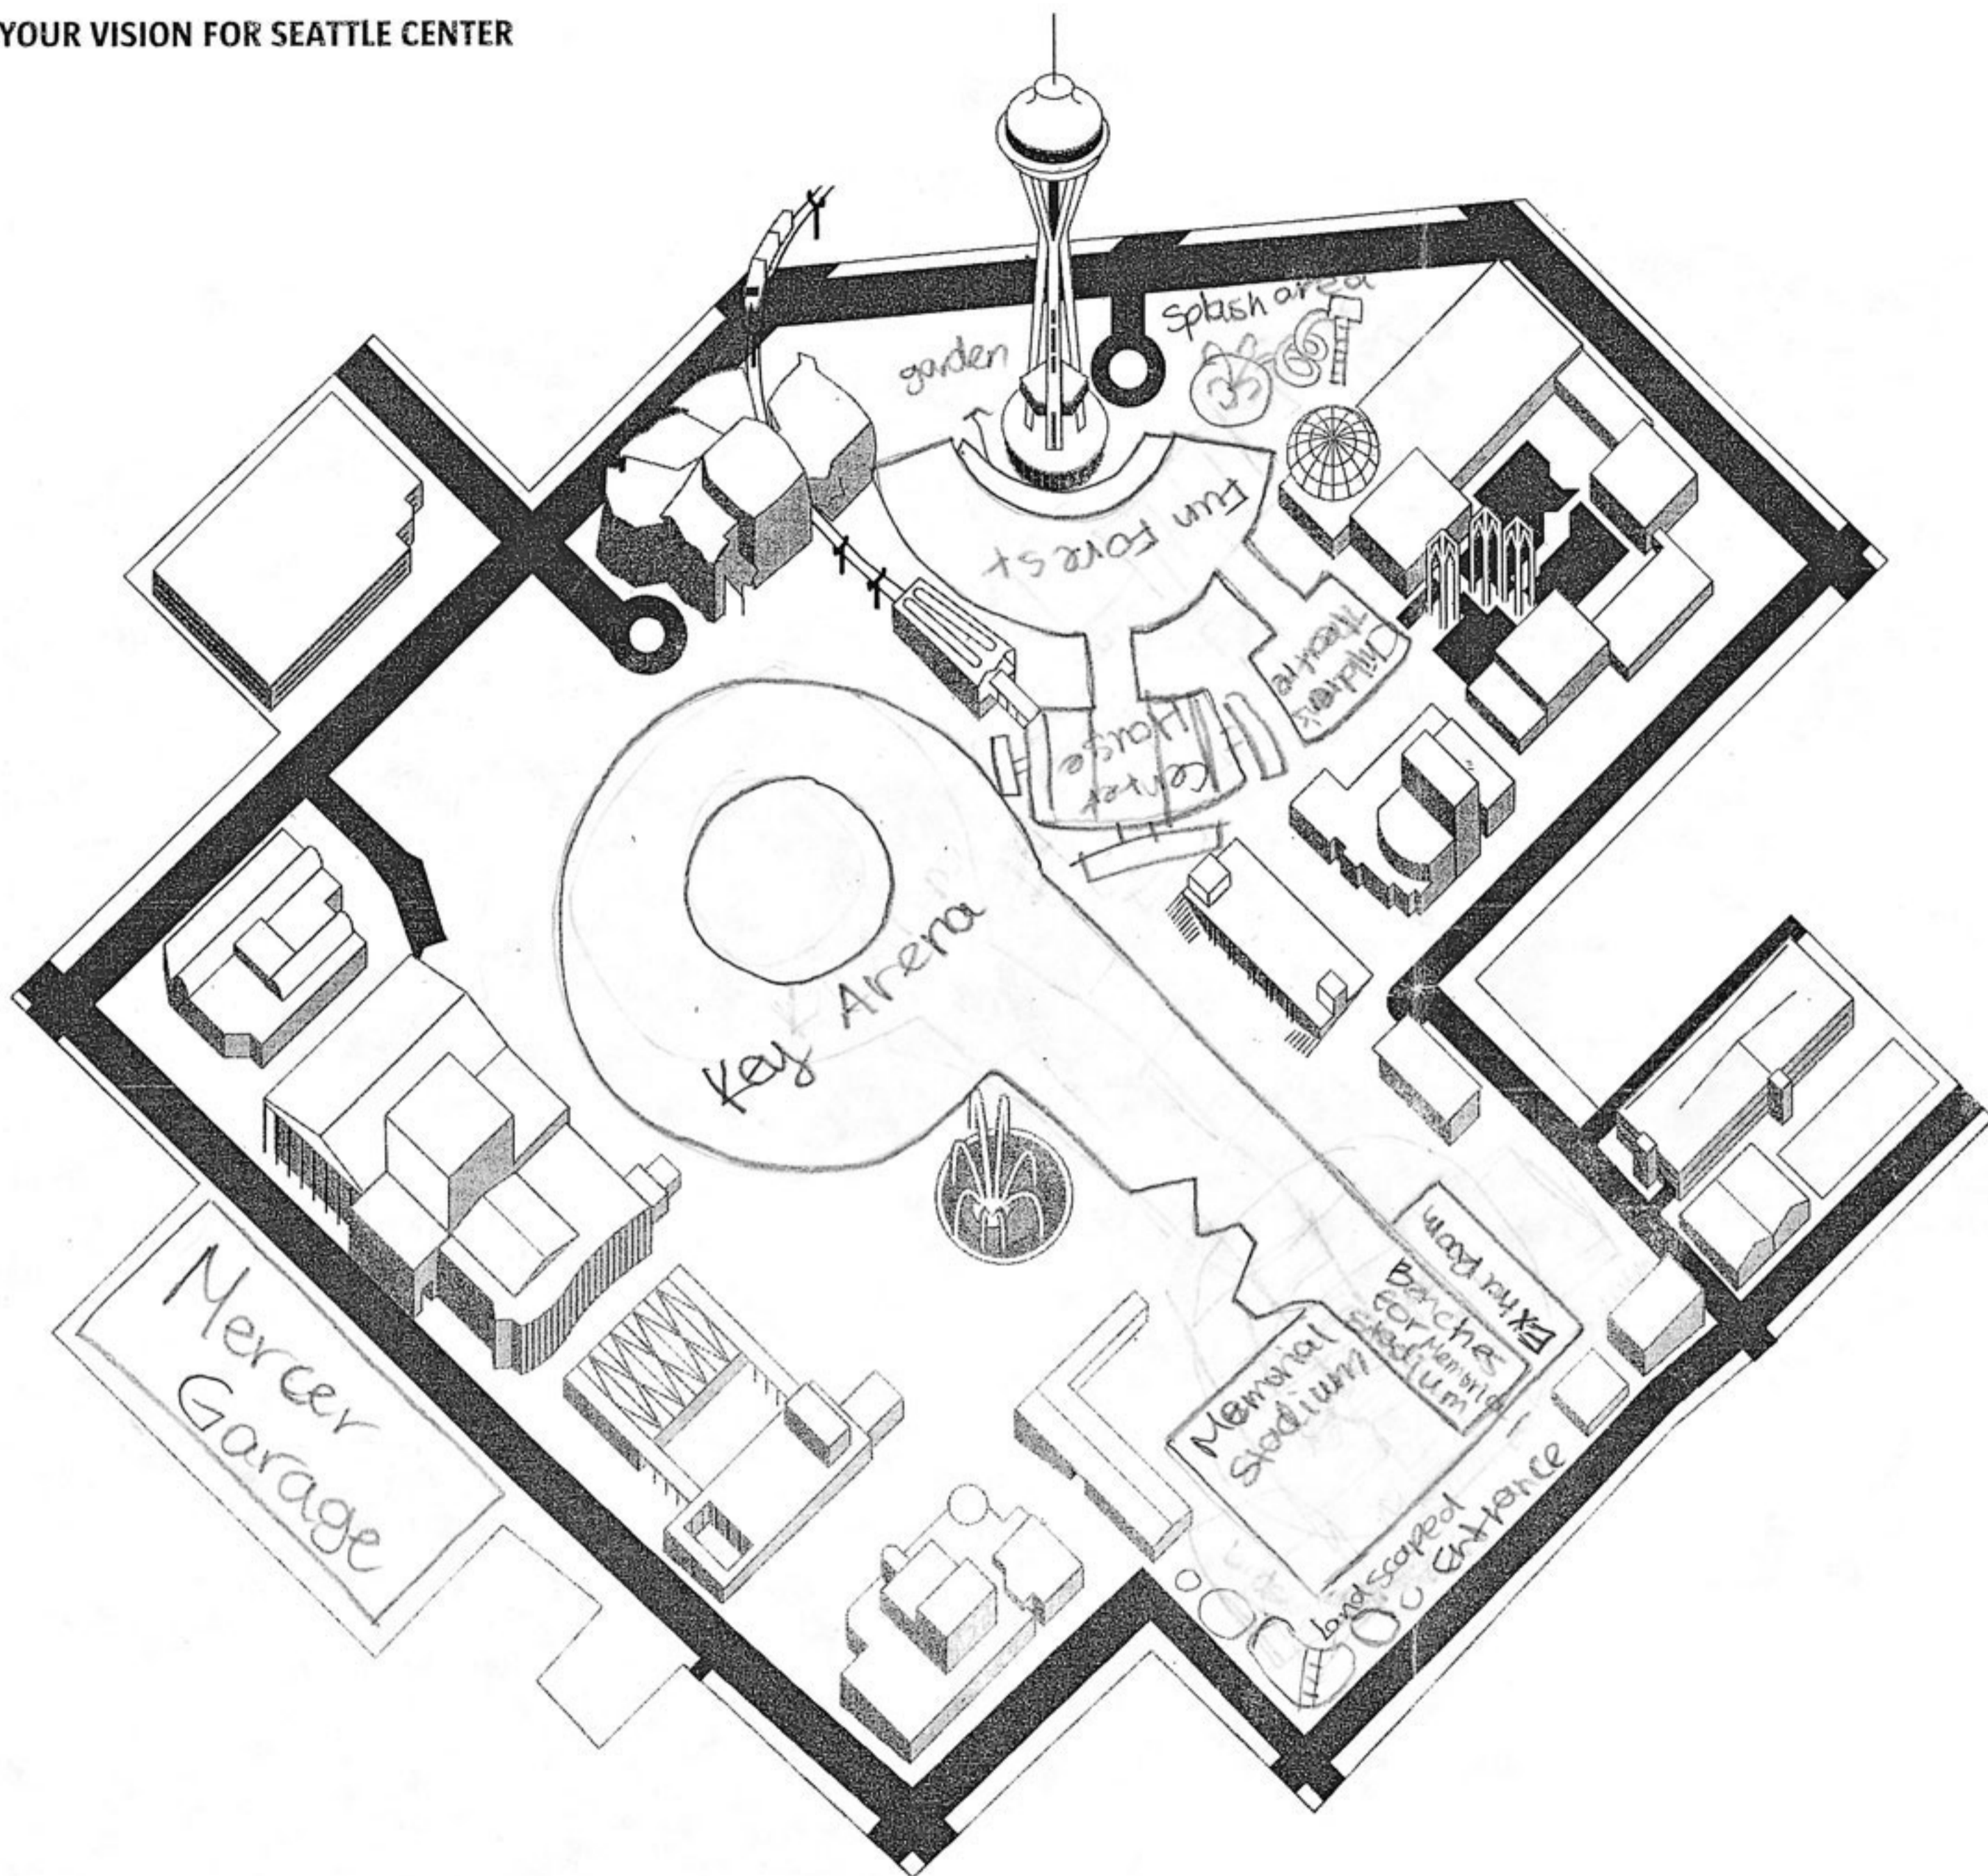

YOUR VISION FOR SEATTLE CENTER

THE SEATTLE TIMES

Mark So proposes rebuilding KeyArena in the shape of a key, with the lower part of the key forming bleachers for a new Memorial Stadium. "It would be cool and it would make us famous," he said.