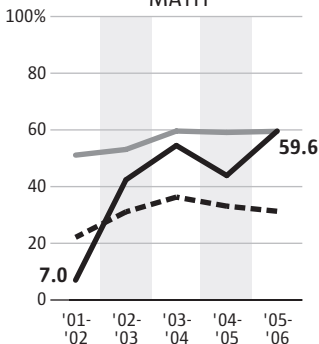

African American Academy

■ Address: **8311 Beacon Ave. S., Seattle**

■ Opened: **1991**

■ Enrollment: **358 students**, 2006-07

The Seattle School District projects **339** for 2007-08

■ Percent of students who qualified for free or reduced-price lunch: **85** (2006-07)

■ Percent of students who were African American: **94** (2006-07)

■ Percent not living with two parents: **84** (2006-07)

Percent of students who passed the Washington Assessment of Student Learning

— Seattle Public Schools students

— African American Academy students

- - - Seattle Public Schools African American students

4TH-GRADERS

MATH