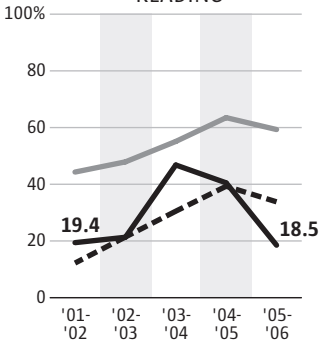

■ Percent of students who were African American: **94** (2006-07)

■ Percent not living with two parents: **84** (2006-07)

Percent of students who passed the Washington Assessment of Student Learning

— Seattle Public Schools students

— African American Academy students

- - - Seattle Public Schools African American students

4TH-GRADERS

MATH

READING

7TH-GRADERS

MATH

READING

Source: Office of the Superintendent of Public Instruction, Seattle Public Schools