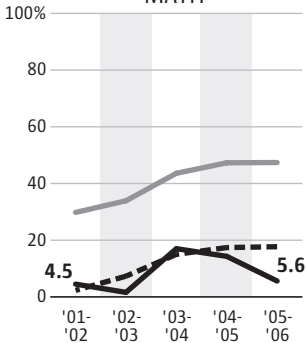

■ Percent of students who were African American: **94** (2006-07)

■ Percent not living with two parents: **84** (2006-07)

Percent of students who passed the Washington Assessment of Student Learning

— Seattle Public Schools students

— African American Academy students

- - - Seattle Public Schools African American students

4TH-GRADERS

MATH

READING

7TH-GRADERS

MATH

READING

Source: Office of the Superintendent of Public Instruction, Seattle Public Schools