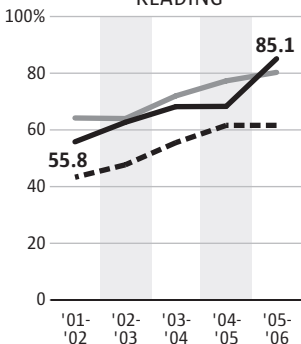

■ Percent of students who were African American: **94** (2006-07)

■ Percent not living with two parents: **84** (2006-07)

Percent of students who passed the Washington Assessment of Student Learning

— Seattle Public Schools students

— African American Academy students

- - - Seattle Public Schools African American students

4TH-GRADERS

MATH

READING

7TH-GRADERS

MATH

READING

Source: Office of the Superintendent of Public Instruction, Seattle Public Schools