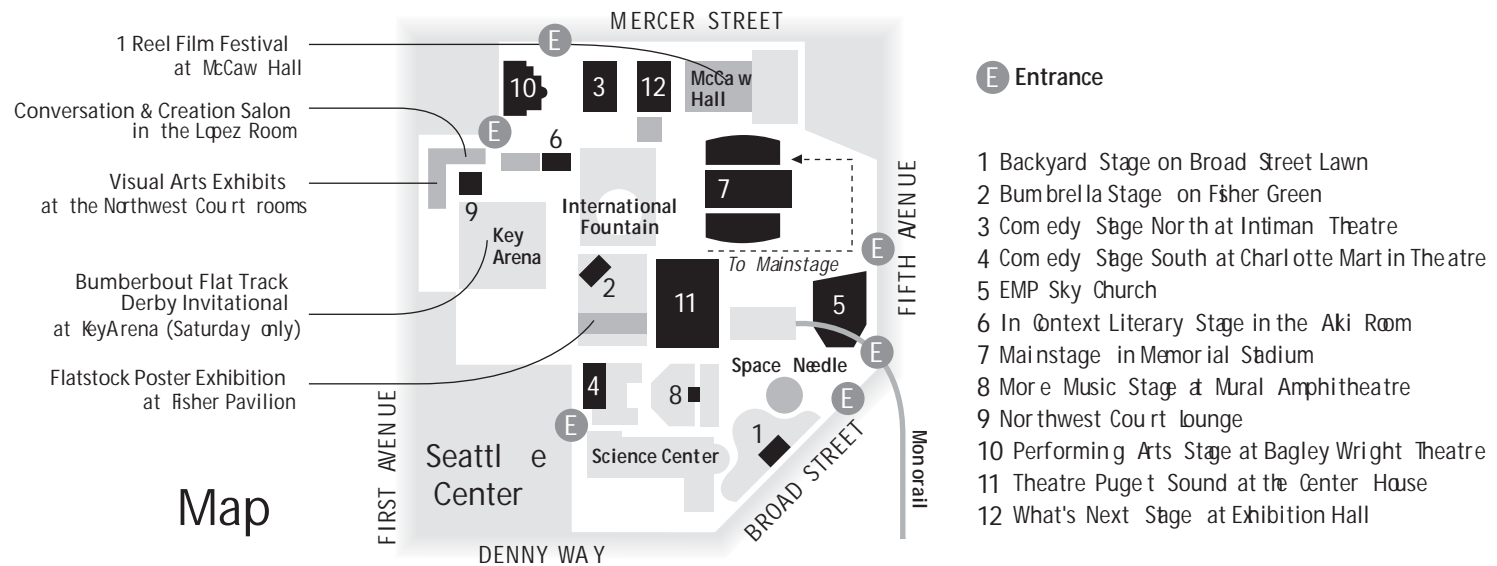

BUMBERSHOOT

2006 PULLOUT OF EVENTS

What you need to know

Saturday

	NOON	1 P.M.	2 P.M.	3 P.M.	4 P.M.	5 P.M.	6 P.M.	7 P.M.	8 P.M.	9 P.M.	10 P.M.
Backyard Stage <i>Broad Street Lawn</i>		Derby	Slender Means		Halou		Rogue Wave		Of Montreal		Badly Drawn Boy
Bumbrella Stage		Po'okela Street Band	Dub Championz		Jamie Lidell		Nomo		Sharon Jones & The Dap-Kings		Lady Sovereign
Comedy Stage North <i>Intiman Theatre</i>				John Mulaney Maria Bamford Dana Gould		Slovin & Allen Zach Galifianakis TBD		Nick Thune Mary Lynn Rajskub Doug Benson		Tinkle	
Comedy Stage South <i>Charlotte Martin</i>			Vijai Nathan		ASSSSCAT with Upright Citizens Brigade		Arj Barker Morgan Murphy Paul F. Tompkins		Trapped In The Closet		Best Week Ever Live!!
EMP Sky Church		The Lonely Forest	The Lonely H		The Purrs		Daylight Basement		Sirens Sister		The Can't See
In Context Literary Stage <i>Alki Room</i>		Poet Populist with Nick Licata	Bitchfest: Lisa Jervis Andi Zeisler		Screenwriters Salon with Brent Hoff		Circus Circus: Sara Gruen Erik Larson		James Greer Jimmy McDonough		Anis Mojgani Carl Hancock Rux
Mainstage <i>Memorial Stadium</i>	HOUSE OPENS 11:45 am	The Gossip		Blondie			HOUSE OPENS	Hawthorne Heights		Yellowcard	AFI
More Music Stage <i>Mural Amphitheatre</i>	Korby Lenker		The Swains		Mark Pickerel & His Praying Hands		Laura Veirs		Alejandro Escovedo		Shooter Jennings
Northwest Court Lounge		Rik Wright		P:ano		The Living Jarboe		PK & What Army?		Jacob Fred Jazz Odyssey	
Performing Arts Stage <i>Bagley Wright Theatre</i>		"Awesome," "noSIGNAL"		Charles Burns Chuck Palahniuk		Swivel is Hot For Teacher		Jerry Quickley / Hip-Hop Theater Festival On Tour		Rubberbandance Group with cameo by Pacific Northwest Ballet	
Theatre Puget Sound <i>Center House Theatre</i>				theater simple		Seattle Public Theater		theater simple		Seattle Neutrino Project	
What's Next Stage <i>Exhibition Hall</i>				Erase Errata		The Epoxies		The Thermals		Deerhoof	The Blood Brothers